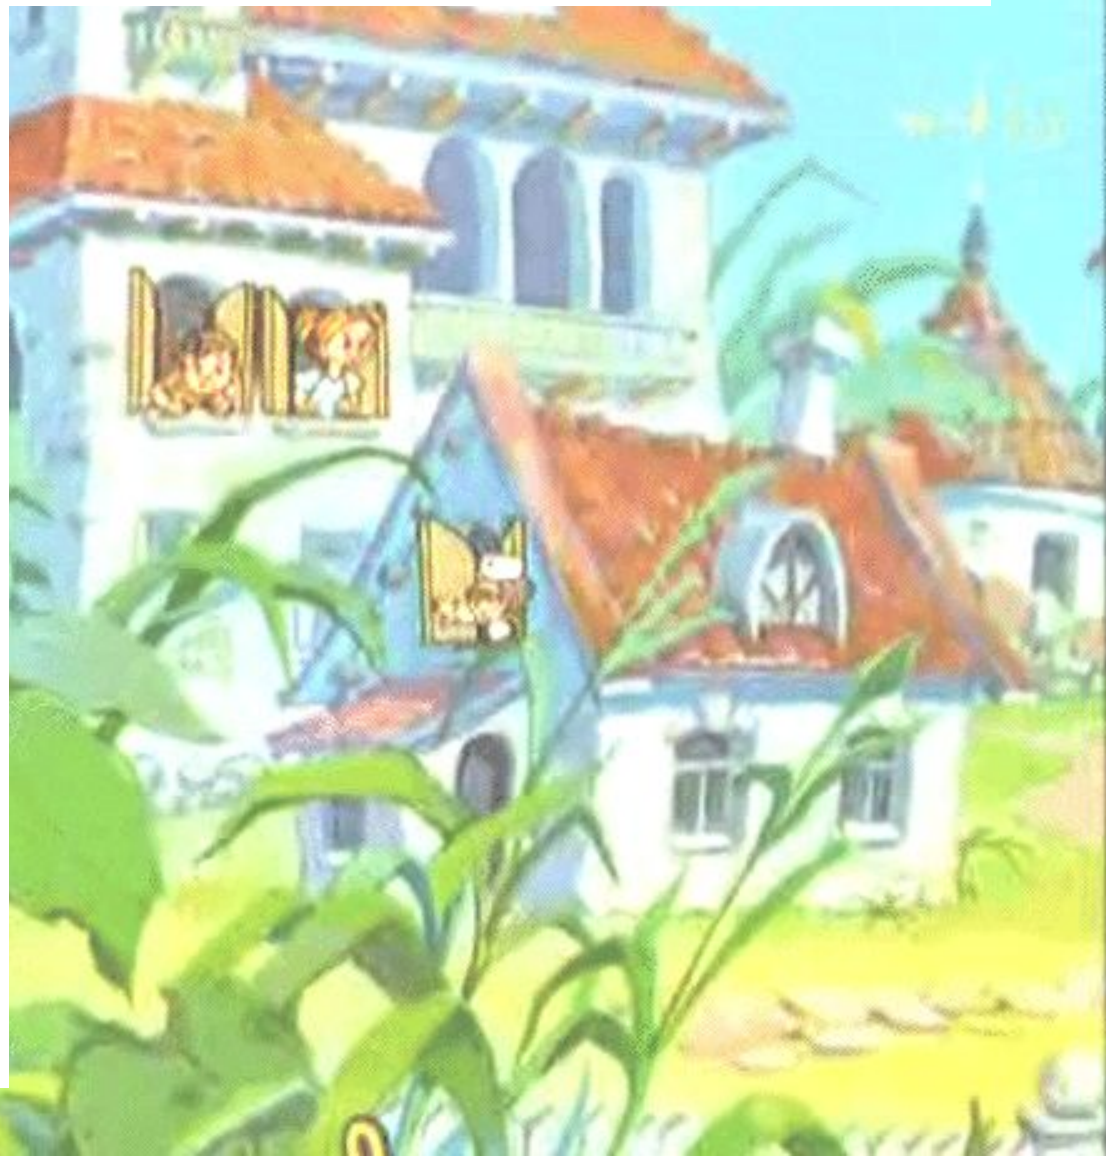

5 конкурс «Конкурс капитанов»