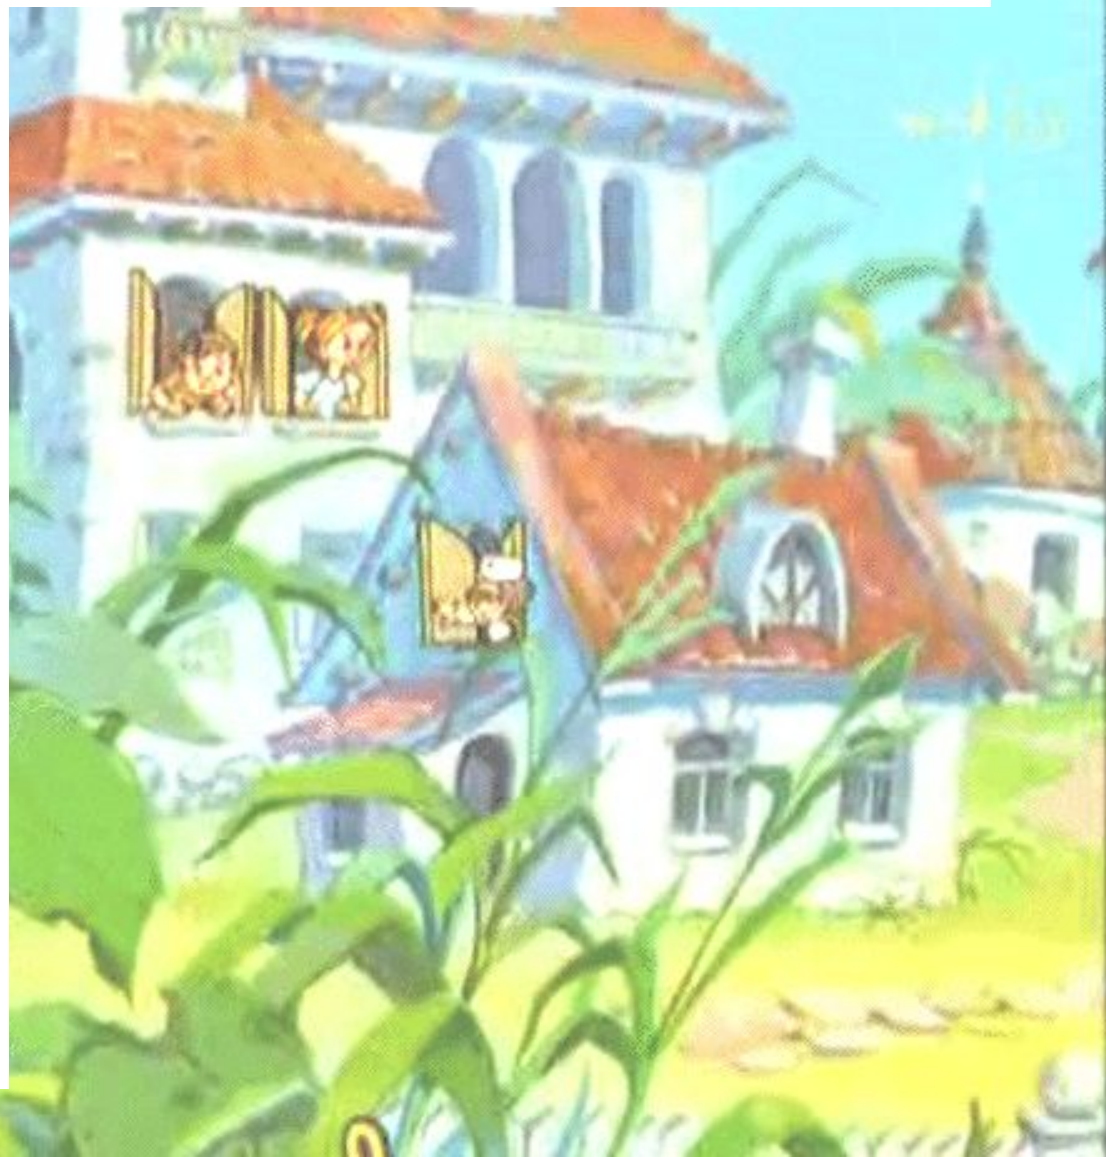

5 конкурс «Конкурс капитанов»