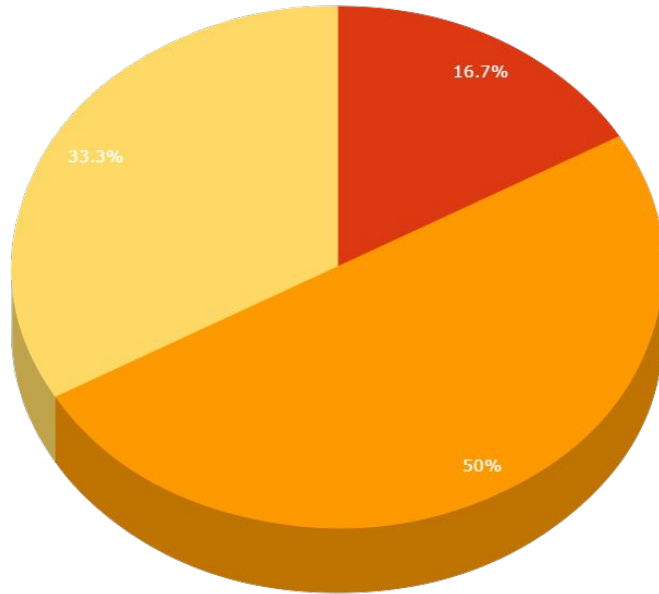

### **Red**

Is the color of blood, and because of this it has historically been associated with sacrifice, danger and courage.

### **Yellow**

Is the color of gold, butter and ripe lemons. In the spectrum of visible light, yellow is found between green and orange.

### **Blue**

Is the colour of the clear sky and the deep sea. It is located between violet and green on the optical spectrum.

### **Red**

Is the color of blood, and because of this it has historically been associated with sacrifice, danger and courage.

You can copy&paste graphs from [Google Sheets](#)

Android project

Show and explain your web, app or software projects  
using these gadget templates.