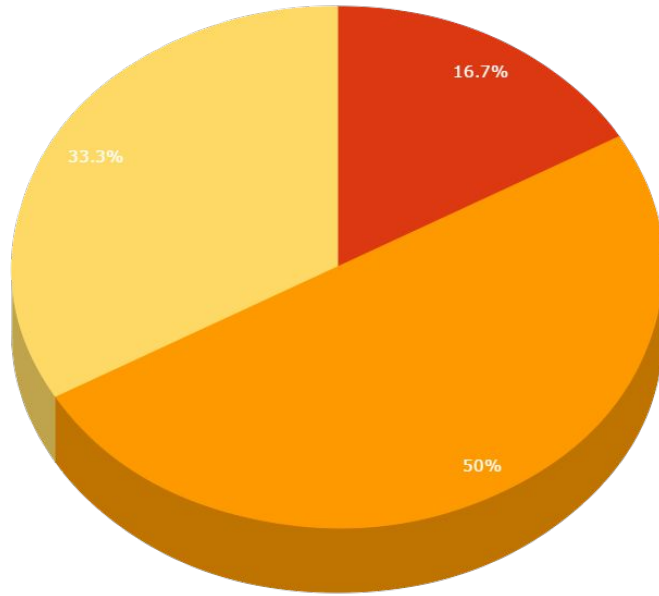

### **Red**

Is the color of blood, and because of this it has historically been associated with sacrifice, danger and courage.

### **Yellow**

Is the color of gold, butter and ripe lemons. In the spectrum of visible light, yellow is found between green and orange.

### **Blue**

Is the colour of the clear sky and the deep sea. It is located between violet and green on the optical spectrum.

### **Red**

Is the color of blood, and because of this it has historically been associated with sacrifice, danger and courage.

You can copy&paste graphs from [Google Sheets](#)

Android project

Show and explain your web, app or software projects  
using these gadget templates.