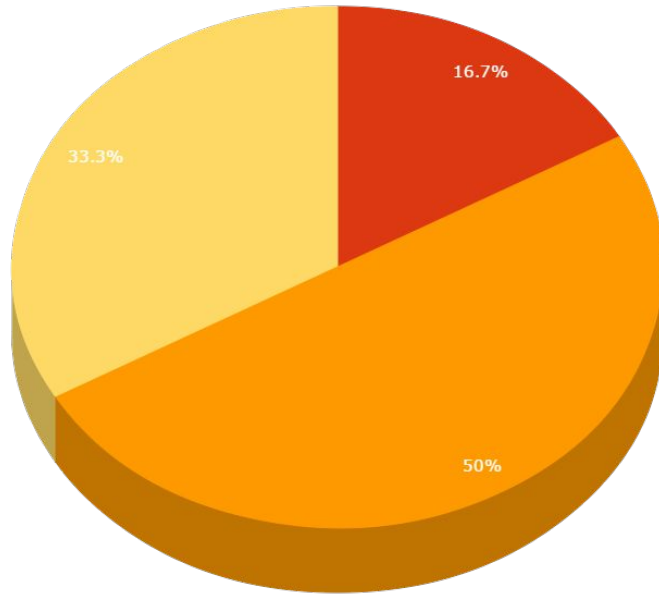

Is the colour of the clear sky and the deep sea. It is located between violet and green on the optical spectrum.

Red

Is the color of blood, and because of this it has historically been associated with sacrifice, danger and courage.

Yellow

Is the color of gold, butter and ripe lemons. In the spectrum of visible light, yellow is found between green and orange.

Blue

Is the colour of the clear sky and the deep sea. It is located between violet and green on the optical spectrum.

Red

Is the color of blood, and because of this it has historically been associated with sacrifice, danger and courage.

You can copy&paste graphs from [Google Sheets](#)

Android project

Show and explain your web, app or software projects
using these gadget templates.