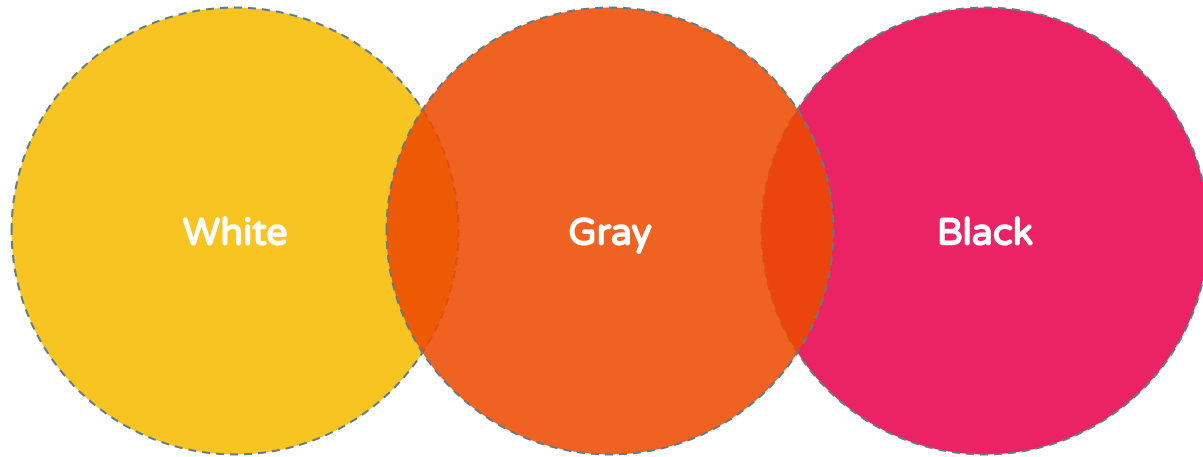

Use charts to explain your ideas