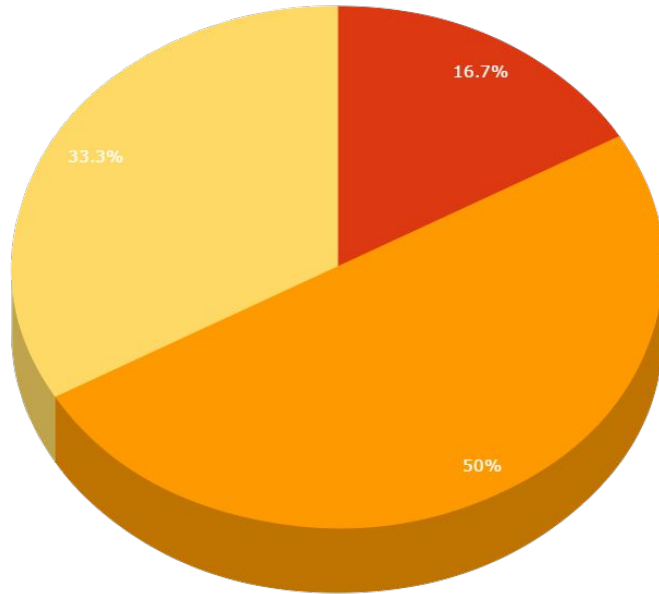

last

second

Let's review some concepts

Yellow

Is the color of gold, butter and ripe lemons. In the spectrum of visible light, yellow is found between green and orange.

Blue

Is the colour of the clear sky and the deep sea. It is located between violet and green on the optical spectrum.

Red

Is the color of blood, and because of this it has historically been associated with sacrifice, danger and courage.

Yellow

Is the color of gold, butter and ripe lemons. In the spectrum of visible light, yellow is found between green and orange.

Blue

Is the colour of the clear sky and the deep sea. It is located between violet and green on the optical spectrum.

Red

Is the color of blood, and because of this it has historically been associated with sacrifice, danger and courage.