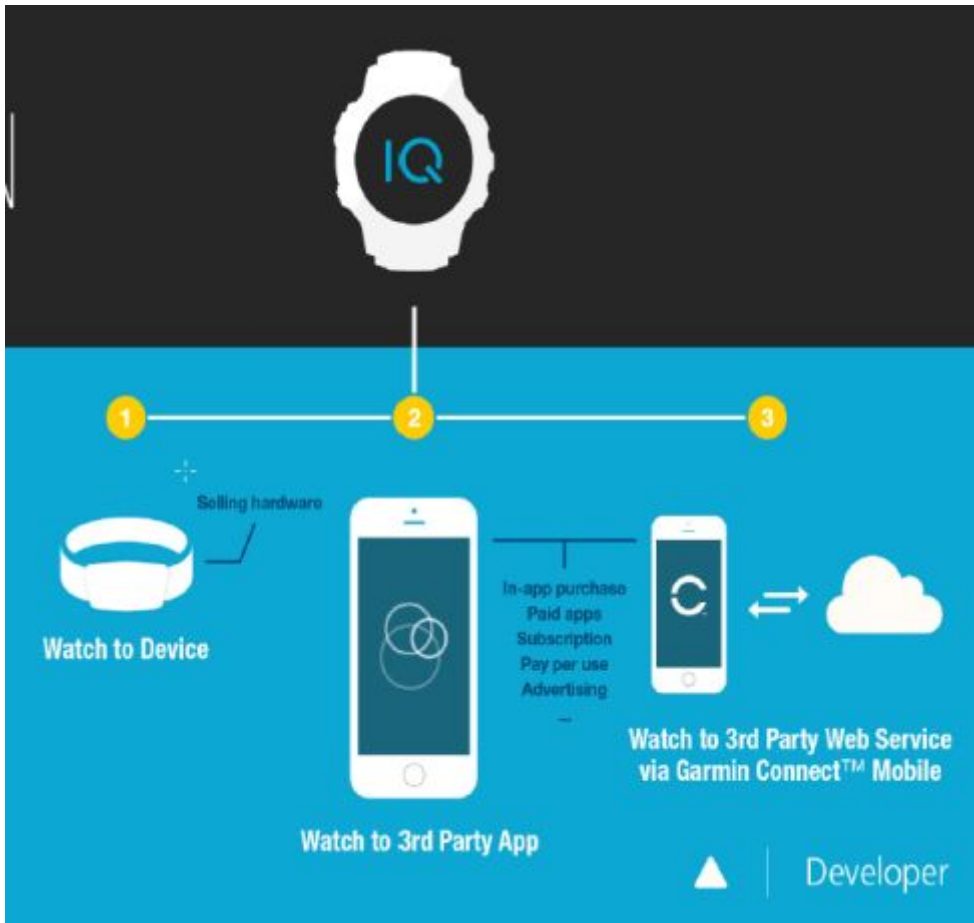

Connect IQ

- Открытый интерфейс для Ant+ и Bluetooth
- Интерфейс для создания приложений и мини-программ
- **Создание приложений для взаимодействия с приборами других производителей**
- **Взаимодействие с мобильными приложениями сторонних разработчиков**
- **Взаимодействие с приложениями сторонних разработчиков через Garmin Connect. Пример: MyfitnessPal**