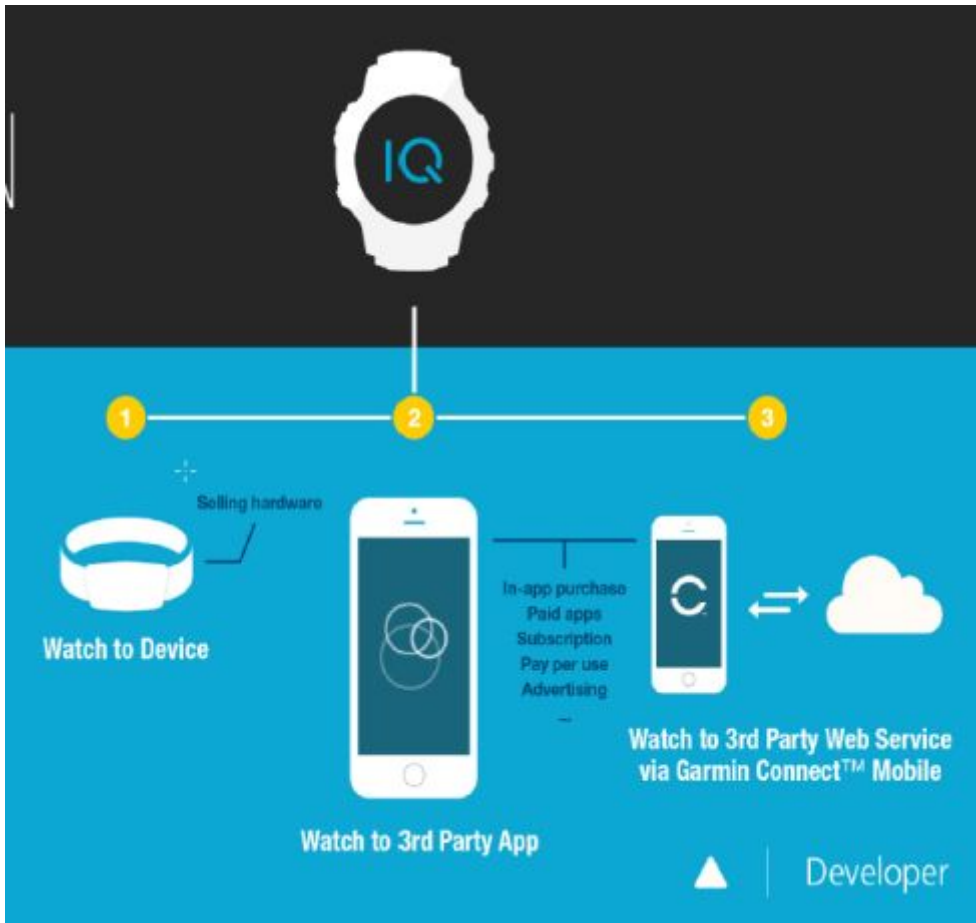

Connect IQ

- Открытый интерфейс для Ant+ и Bluetooth
- Интерфейс для создания приложений и мини-программ
- **Создание приложений для взаимодействия с приборами других производителей**
- **Взаимодействие с мобильными приложениями сторонних разработчиков**
- **Взаимодействие с приложениями сторонних разработчиков через Garmin Connect. Пример: MyfitnessPal**