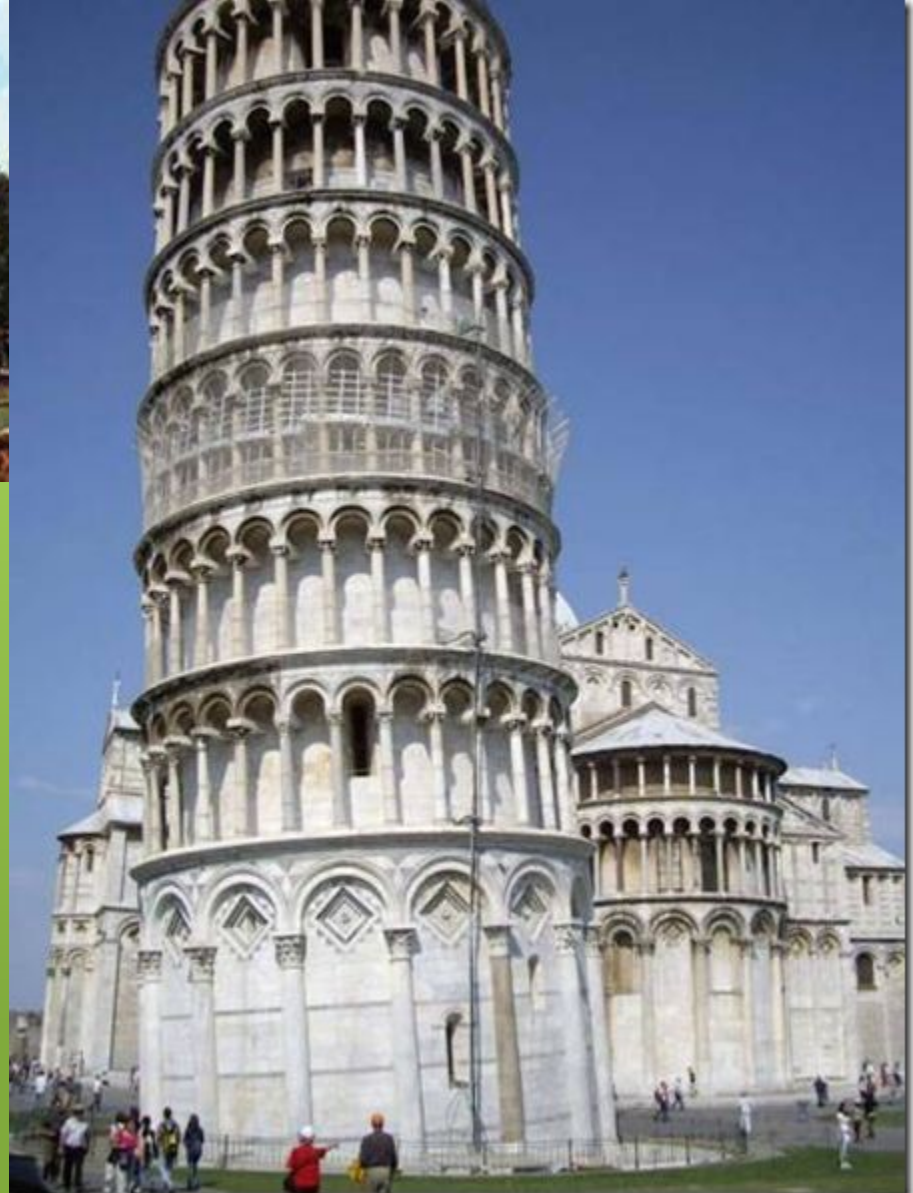

Византия

The background is a solid light green color with a pattern of white butterfly silhouettes scattered across it. The butterflies are of various sizes and orientations, some appearing to fly towards the center.