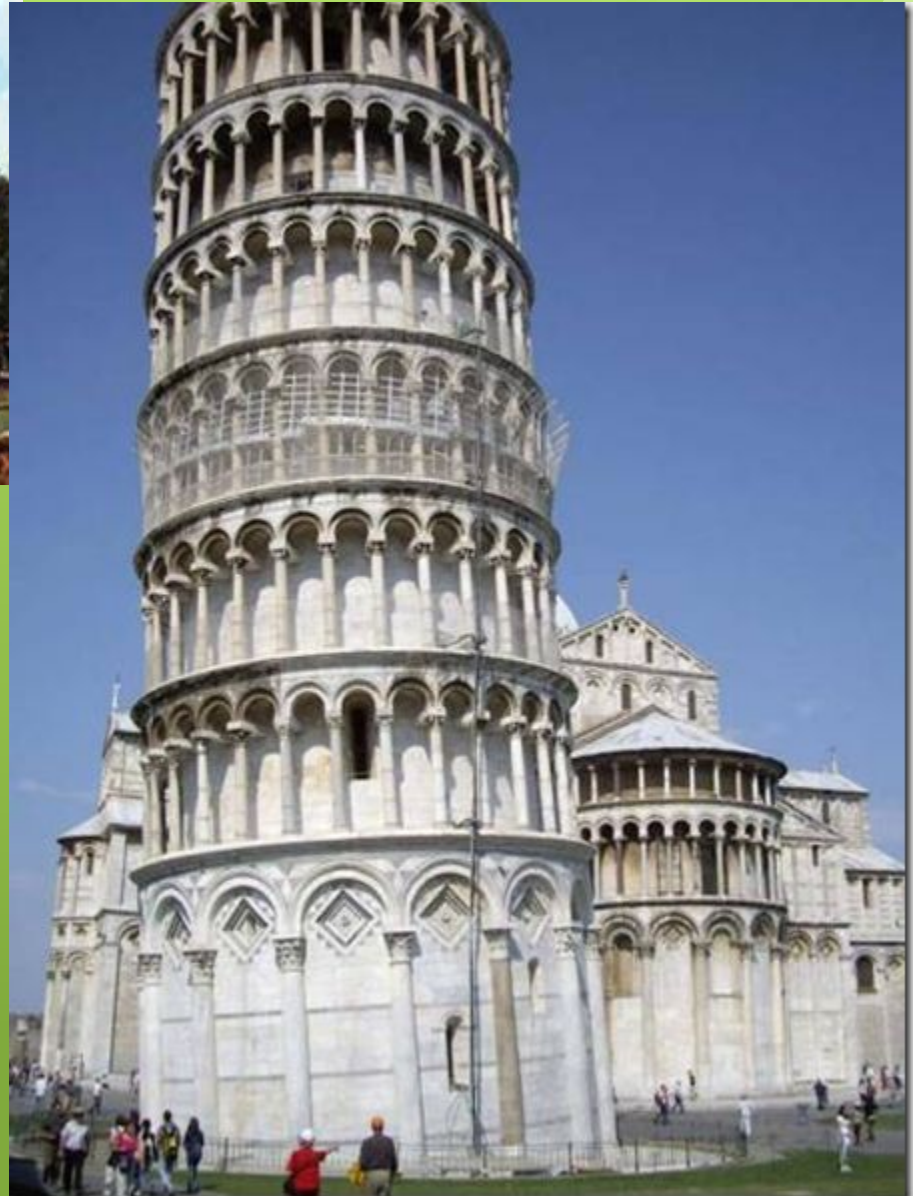

Византия

The background is a solid light green color with a pattern of white butterfly silhouettes scattered across it. The butterflies are of various sizes and orientations, some appearing to fly towards the center.