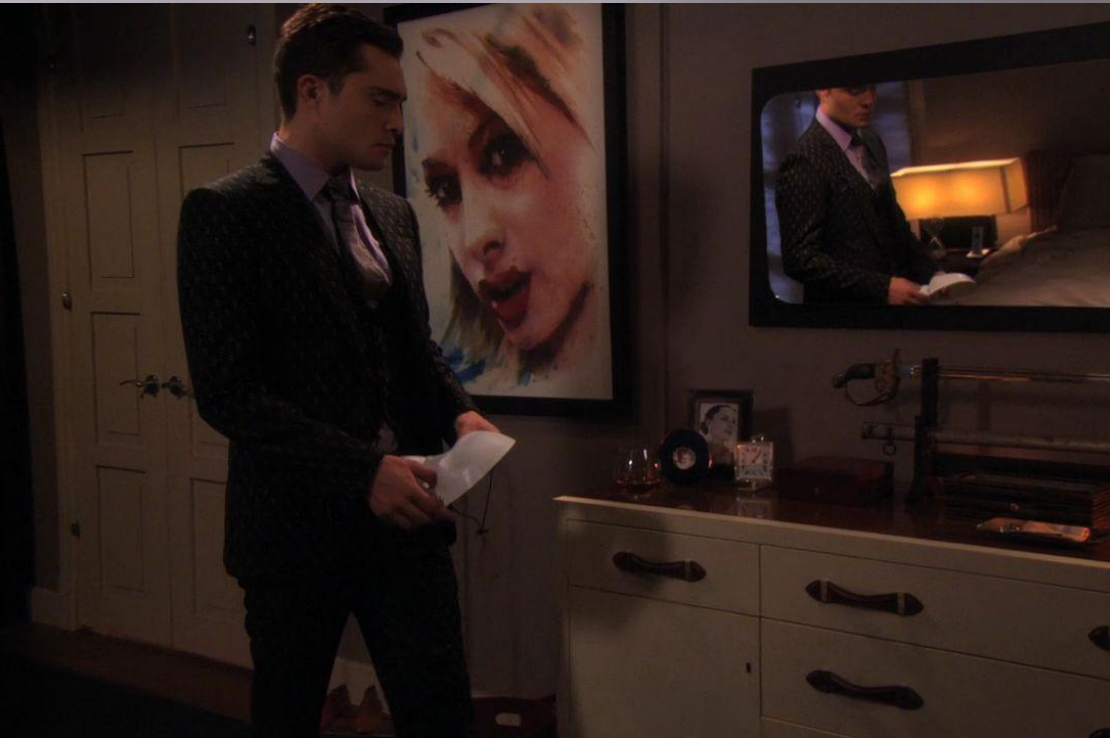

О. Н. Мережковская

П. И. Люба

Д. Д. Якина

A young man with long hair, wearing a red baseball cap and a white t-shirt with the Nike logo, is looking down at something in his hands. He is walking next to a young woman with dark hair, wearing a patterned blue and white shirt. They are outdoors, possibly near a bus stop, with trees and a building in the background. The image has a dark blue overlay.

PRODUCT PLACEMENT

The Plaza Hotel

Hotel Plaza Athenee

Empire State Building

SCOTLAND HOTEL

March/17

In movie theatres

EXPERIENCE...