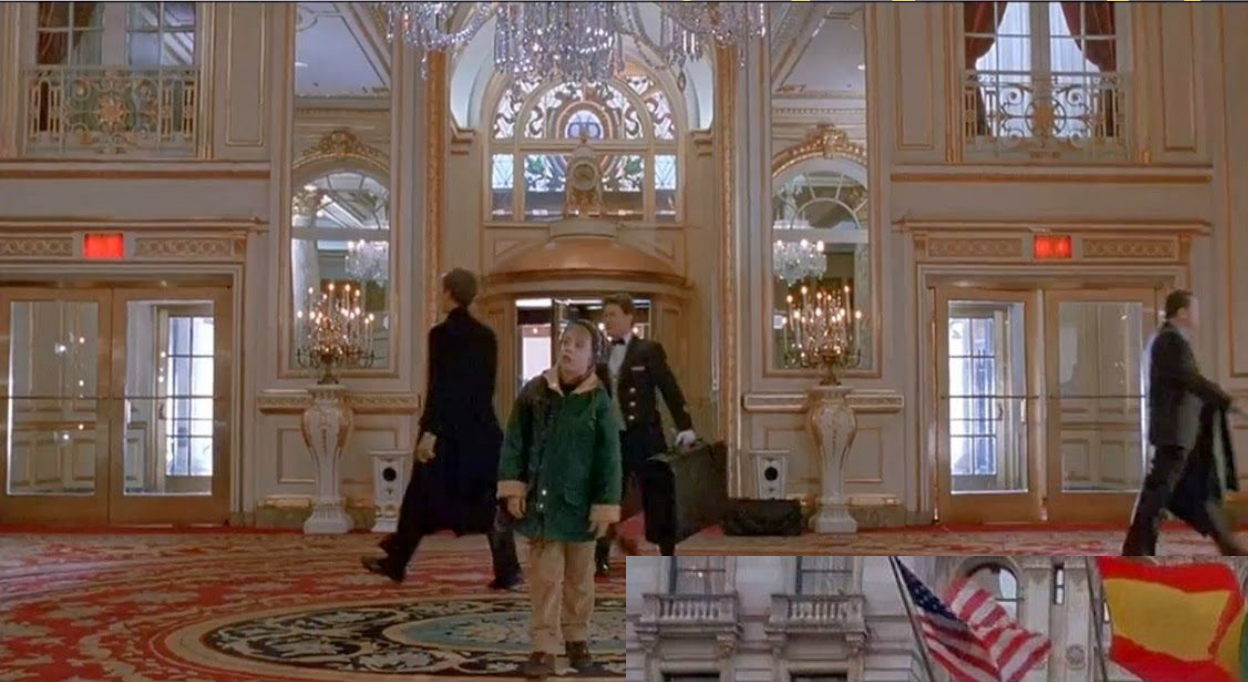

О. Н. Мережковская

П. И. Люба

Д. Д. Якина

A young man with long hair, wearing a red baseball cap and a white t-shirt with the Nike logo, is looking down at something in his hands. He is walking next to a young woman with dark hair, wearing a patterned blue and white shirt. They are outdoors, possibly near a bus stop, with trees and a building in the background. The image has a dark blue overlay.

PRODUCT PLACEMENT

The Plaza Hotel

Hotel Plaza Athenee

Empire State Building

SCOTLAND HOTEL

March/17

In movie theatres

EXPERIENCE...