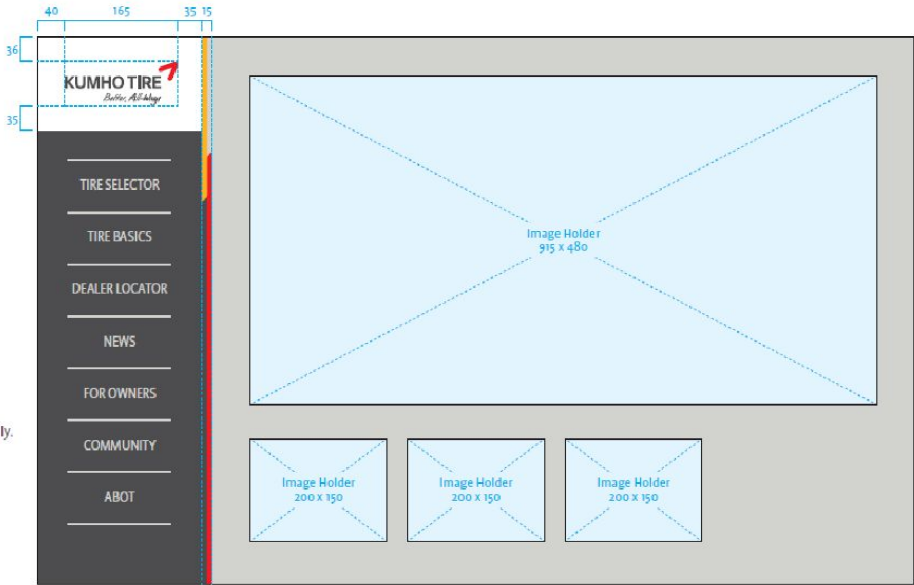

Current version

Should be

Basic Grid 1.6 : 1 (Size : 1280px x 800px)

- Application Standard**
- (1) The portion of 'KT Yellow' of the Graphic Motif should be equal to 30% of the total height.
 - (2) The vertical Graphic Motif may not be moved horizontally.
 - (3) Use Images that distinctively show the brand name or product features.
 - (4) Organize the layout without interfering with the Kumho Tyre Signature clear space.