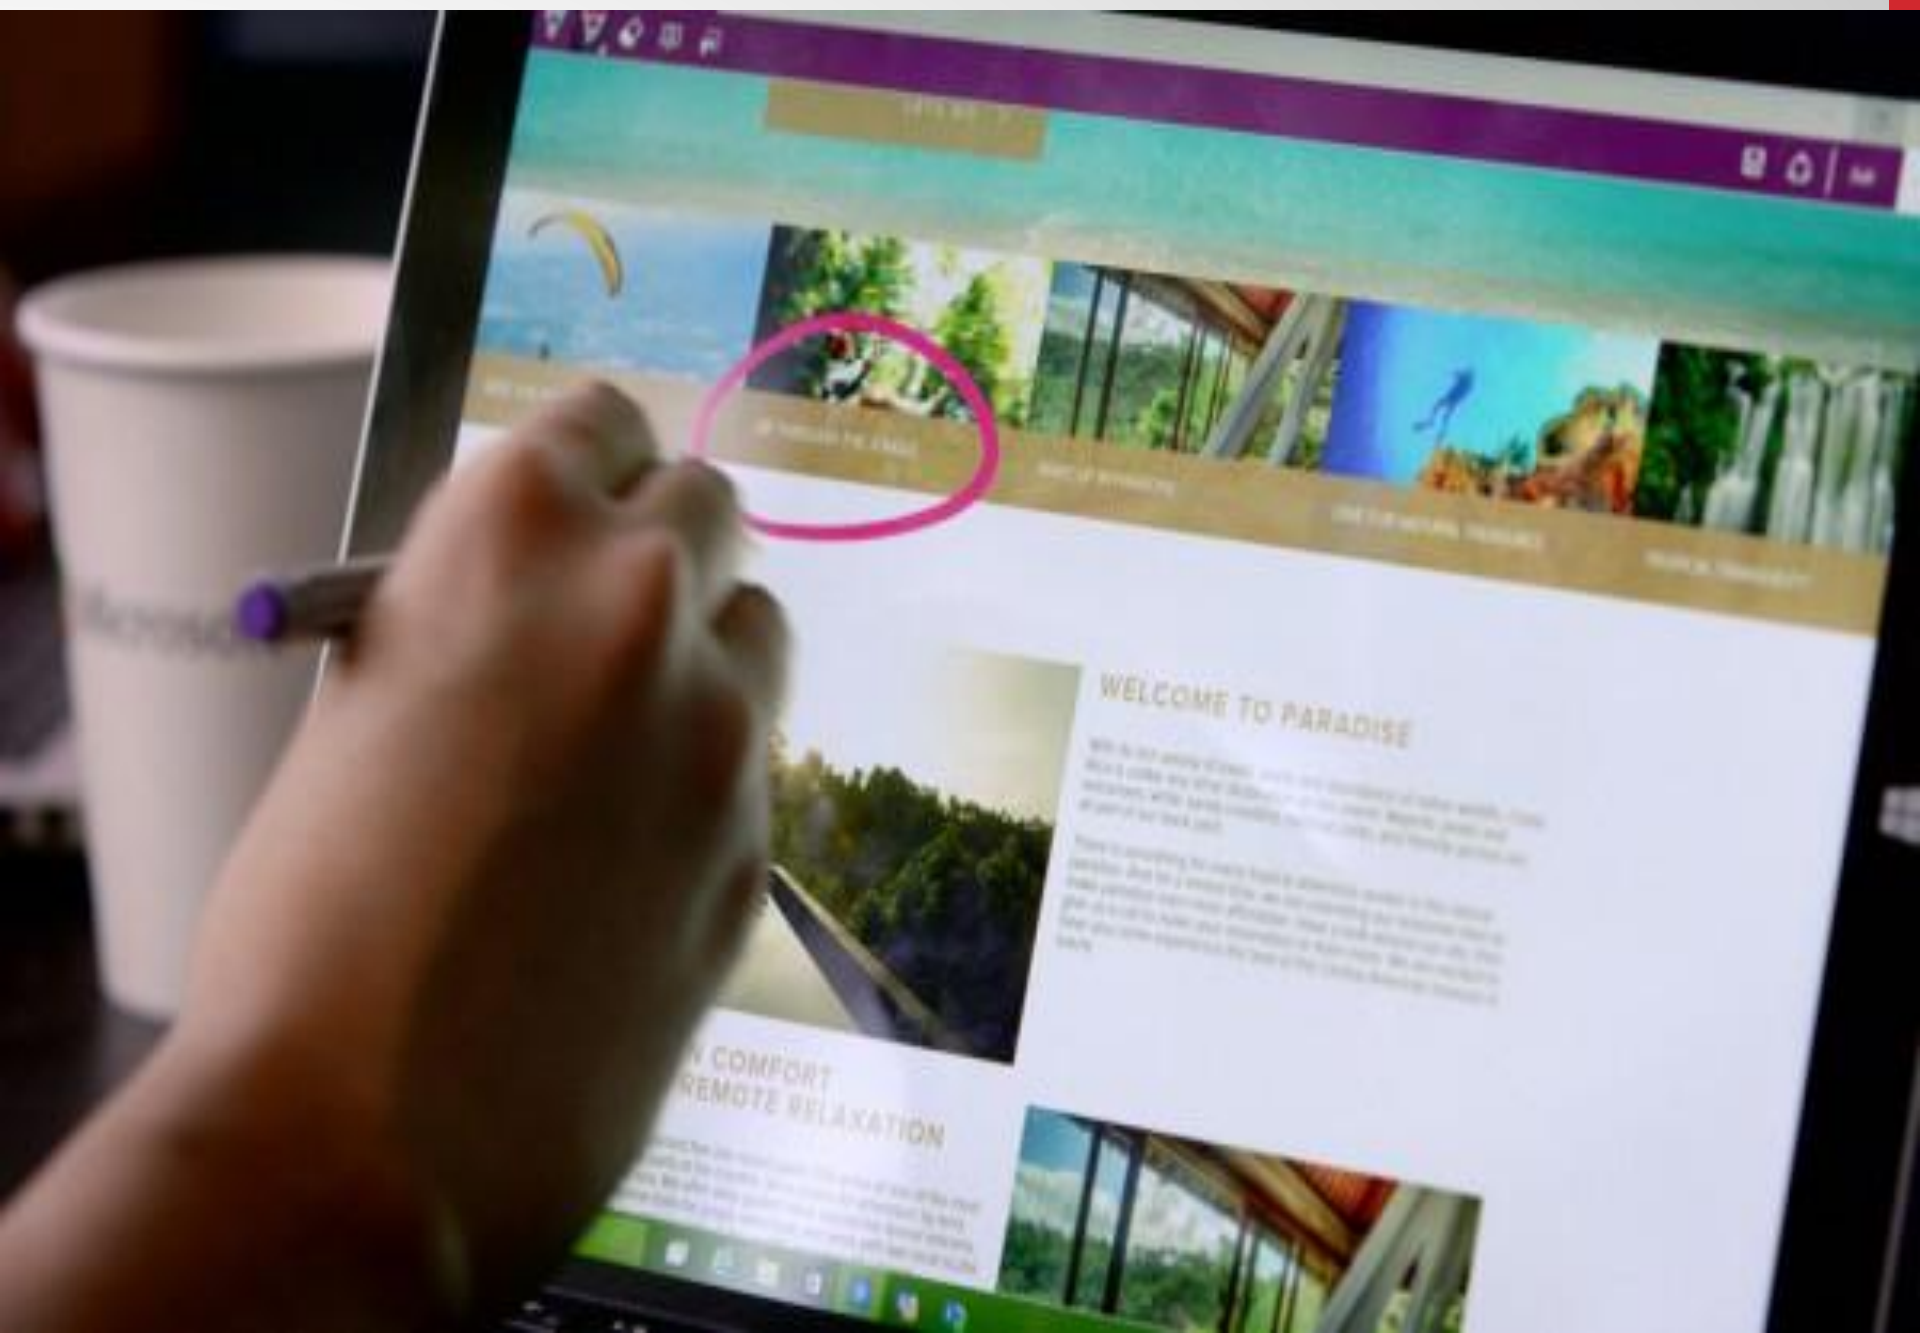

## 1. Меню “Пуск”

## 2. Новый центр уведомлений

### 3. Персональный виртуальный ассистент Cortana

The screenshot shows the Windows 10 Start menu interface. At the top, there is a search bar with the text "Hi, Miranda. How can I help?". Below this, there are several tiles: a weather tile showing "68° 88° 67°" and "Sunny 0% chance of rain"; a traffic tile showing "25 min" and "Light traffic On the way to work"; a calendar tile showing "11:00 am" and "Lunch with Barbara Call"; and a news tile with a photo of two men and the text "Financial News" and "Small business update..". At the bottom of the Start menu, there is a search bar with the text "Ask me anything" and a microphone icon.

# 4. Браузер Microsoft Edge