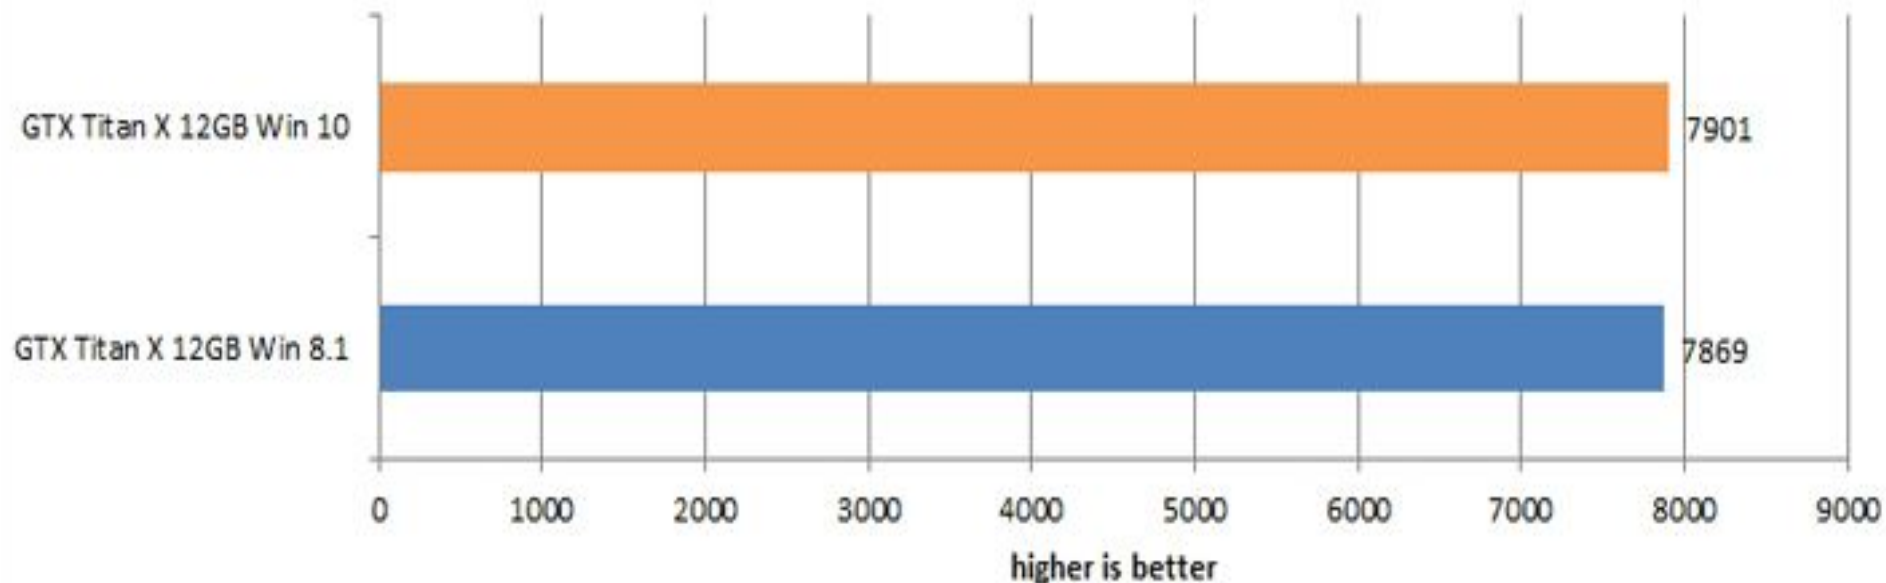

3DMark Fire Strike Extreme