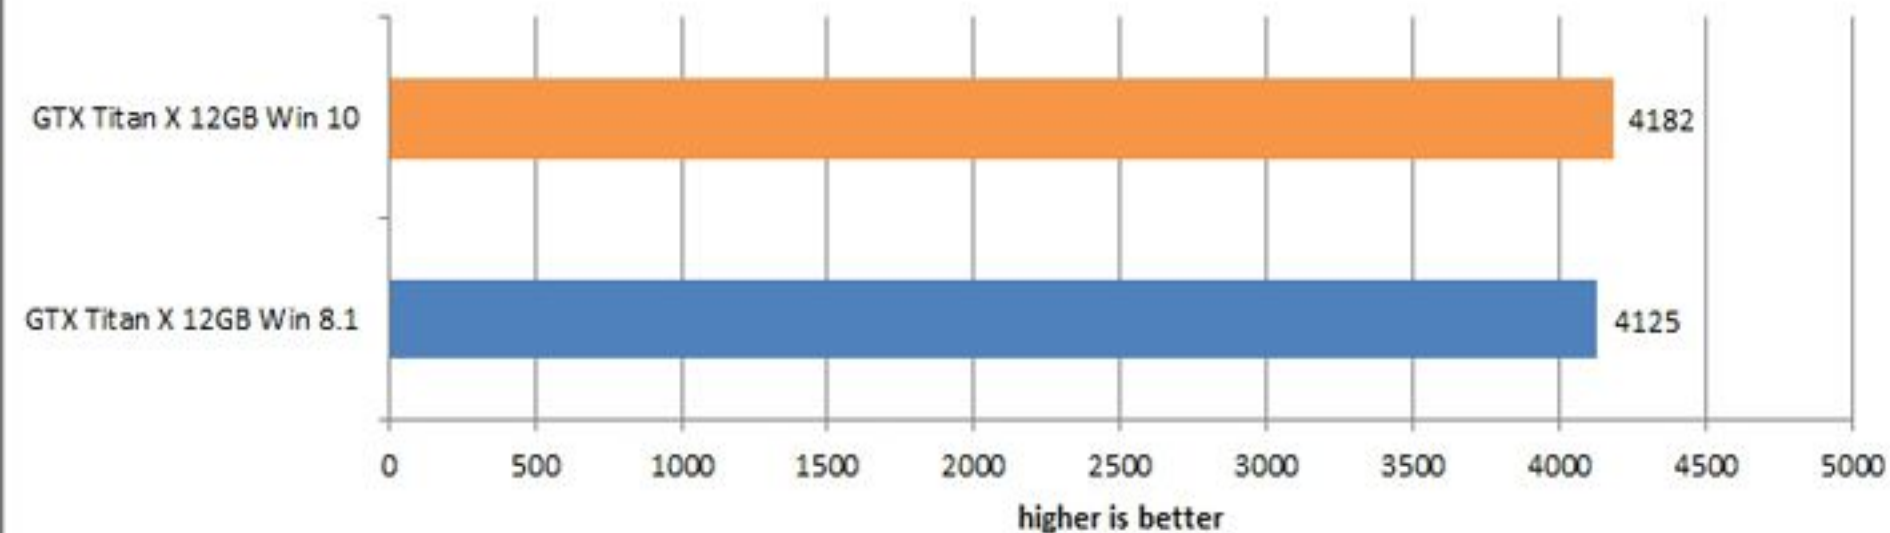

3DMark Fire Strike Ultra