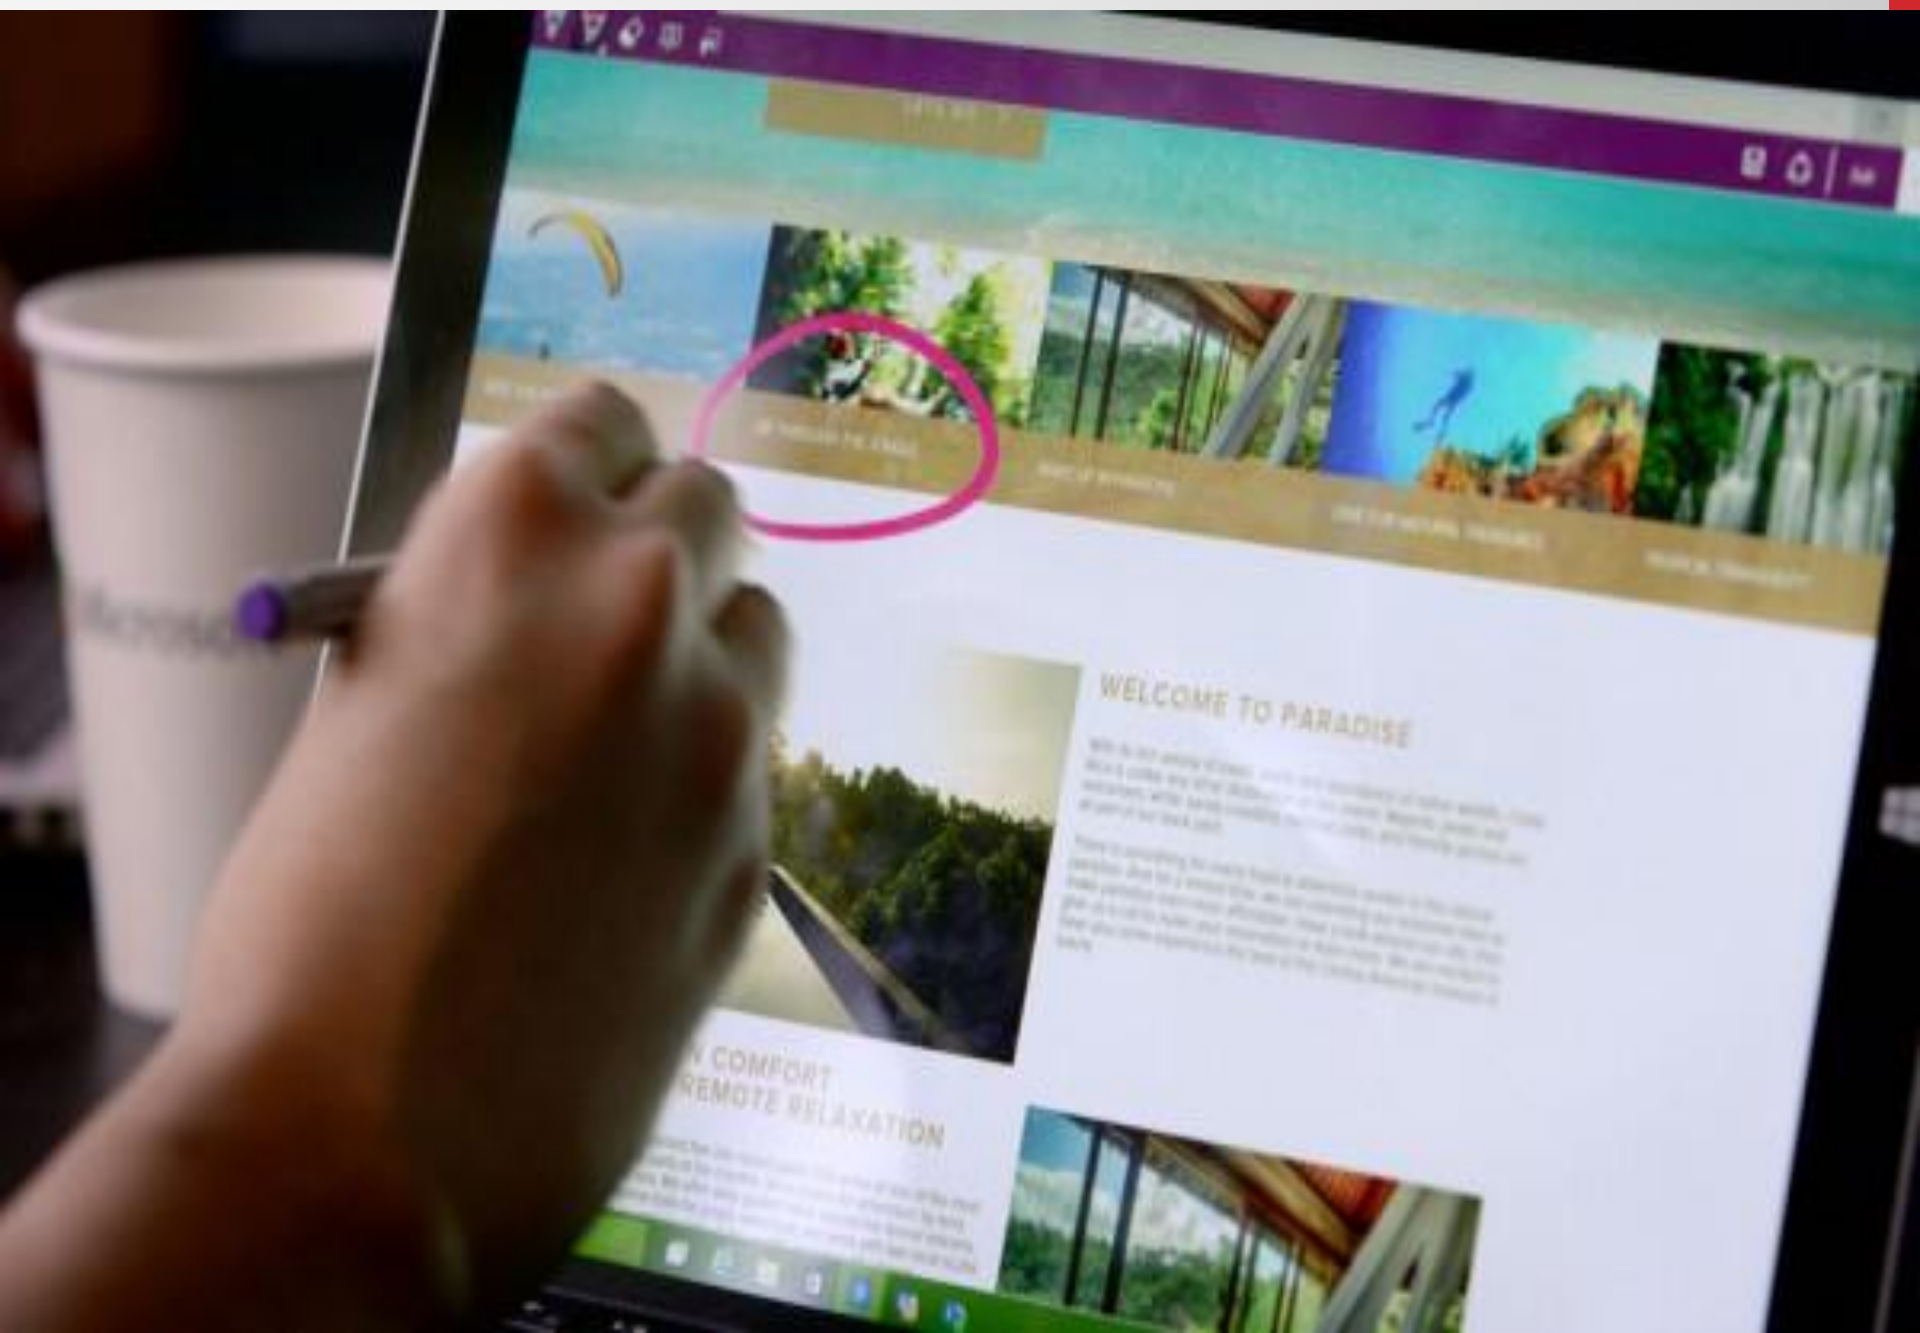

4. Браузер Microsoft Edge