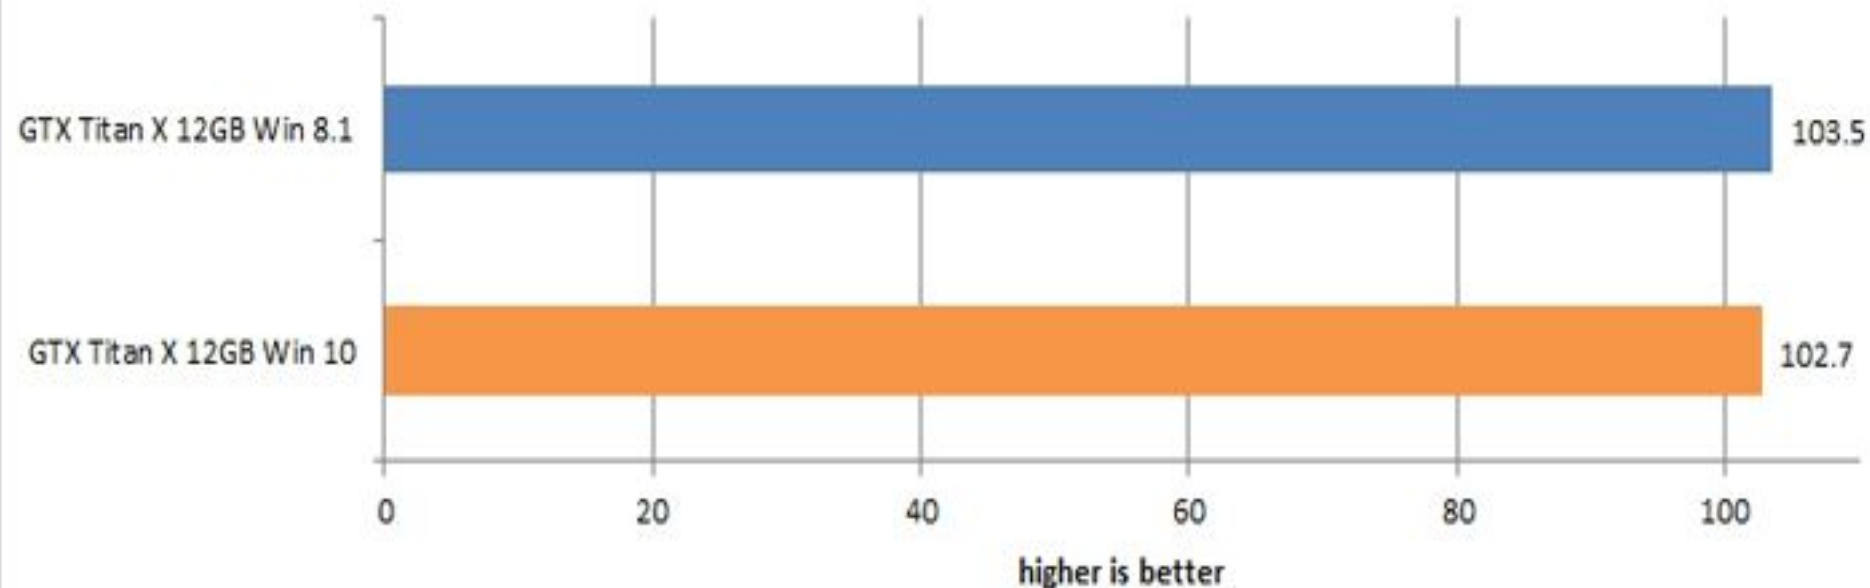

BioShock Infinite @Ultra/FXAA 2560x1440 (DDOF enabled)