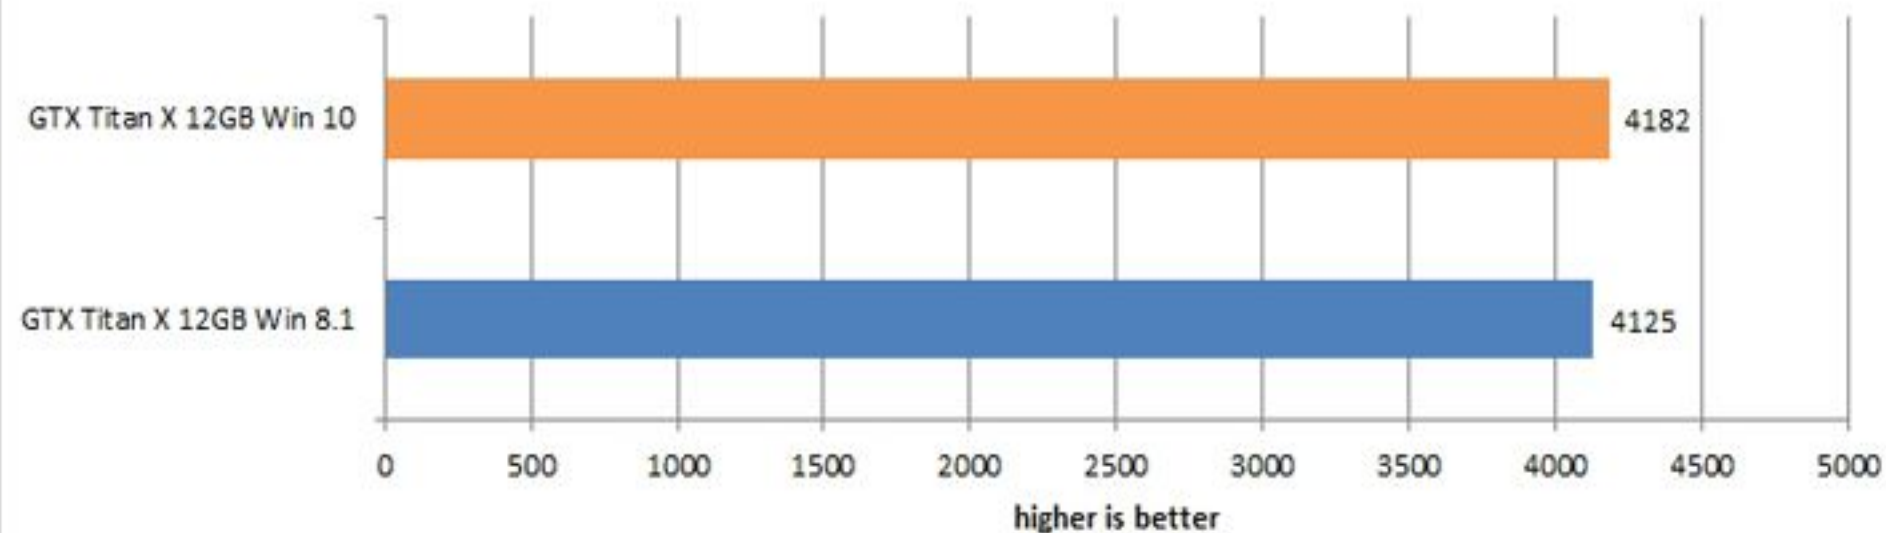

3DMark Fire Strike Ultra