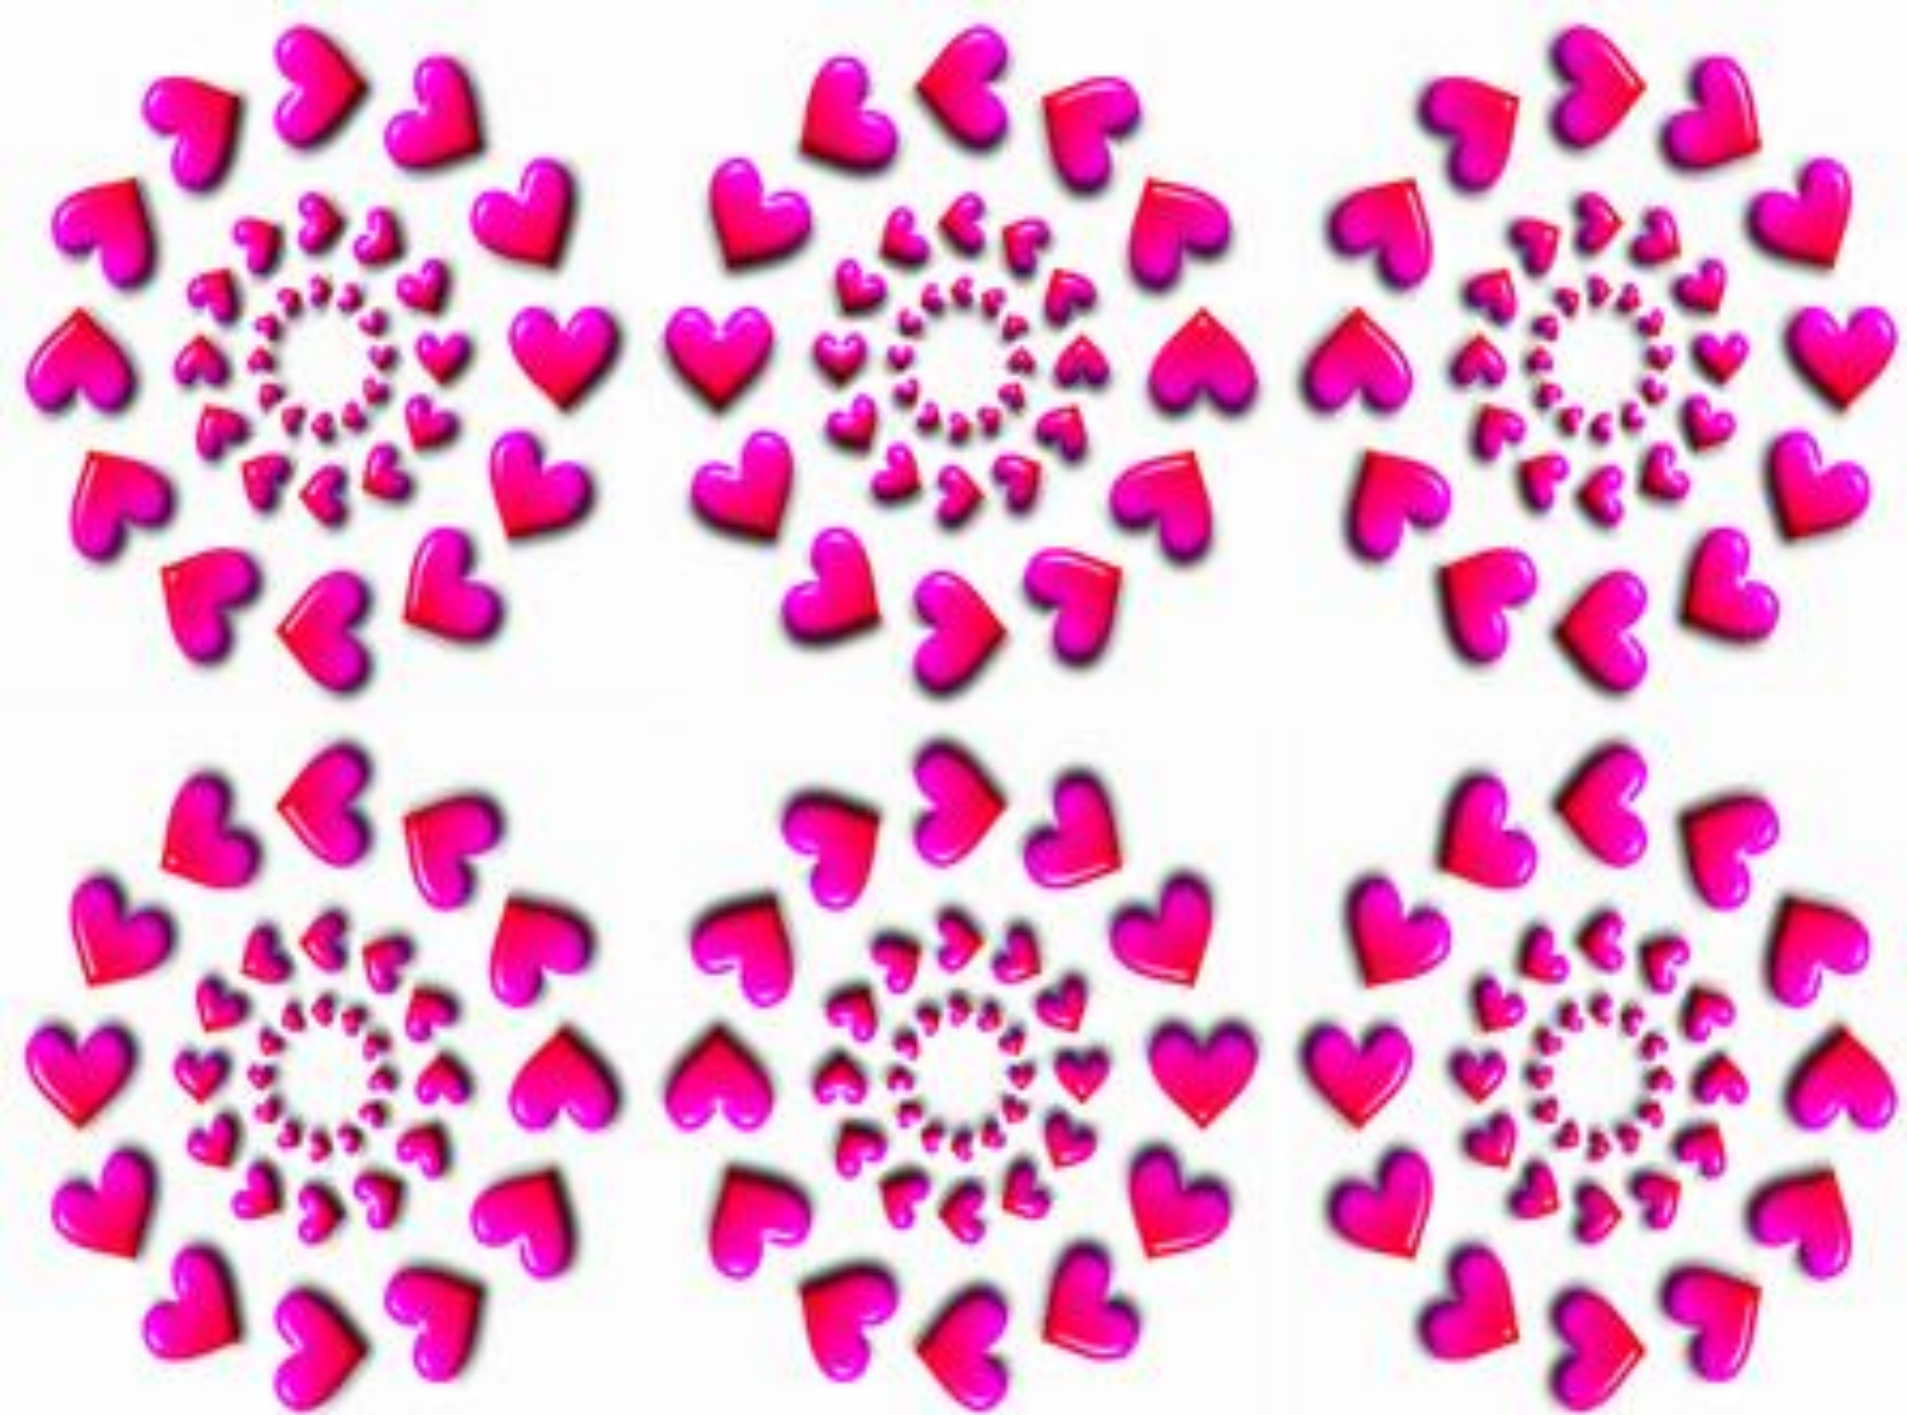

A central black plus sign (+) is surrounded by ten magenta circular spots arranged in a ring. The spots are evenly spaced and have a soft, glowing appearance. The background is a light gray color.

WSOR 239